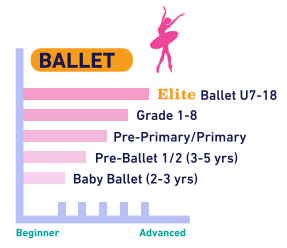

NEW PROGRAM CLASSIFICATION & PROGRESSION

AGE GROUP

- 1-2 yrs U2
- 2-3 yrs U3
- 3-4 yrs U4
- 4-5 yrs U5
- 5-6 yrs U6
- 6-7 yrs U7
- 7-8 yrs U8
- 8-9 yrs U9
- 9-10 yrs U10
- 10-12 yrs U12
- 12-13 yrs U13
- 13-14 yrs U14
- 14-16 yrs U16
- 16-18 yrs U18

Elite : up to 90 min class

RULES

STUDENTS TAP & GO