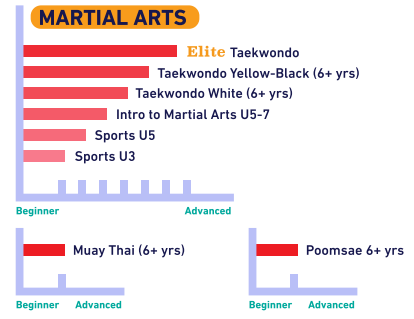

NEW PROGRAM CLASSIFICATION & PROGRESSION

AGE GROUP

- 1-2 yrs U2
- 2-3 yrs U3
- 3-4 yrs U4
- 4-5 yrs U5
- 5-6 yrs U6
- 6-7 yrs U7
- 7-8 yrs U8
- 8-9 yrs U9
- 9-10 yrs U10
- 10-12 yrs U12
- 12-13 yrs U13
- 13-14 yrs U14
- 14-16 yrs U16
- 16-18 yrs U18

Elite : up to 90 min class

RULES

STUDENTS TAP & GO