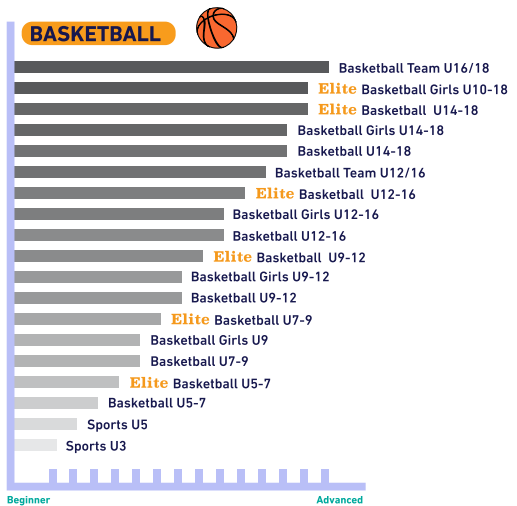

NEW PROGRAM CLASSIFICATION & PROGRESSION

AGE GROUP

- 1-2 yrs U2
- 2-3 yrs U3
- 3-4 yrs U4
- 4-5 yrs U5
- 5-6 yrs U6
- 6-7 yrs U7
- 7-8 yrs U8
- 8-9 yrs U9
- 9-10 yrs U10
- 10-12 yrs U12
- 12-13 yrs U13
- 13-14 yrs U14
- 14-16 yrs U16
- 16-18 yrs U18

Elite : up to 90 min class

RULES

STUDENTS TAP & GO