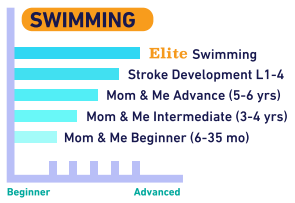

NEW PROGRAM CLASSIFICATION & PROGRESSION

AGE GROUP

- 1-2 yrs U2
- 2-3 yrs U3
- 3-4 yrs U4
- 4-5 yrs U5
- 5-6 yrs U6
- 6-7 yrs U7
- 7-8 yrs U8
- 8-9 yrs U9
- 9-10 yrs U10
- 10-12 yrs U12
- 12-13 yrs U13
- 13-14 yrs U14
- 14-16 yrs U16
- 16-18 yrs U18

Elite : up to 90 min class

RULES

STUDENTS TAP & GO