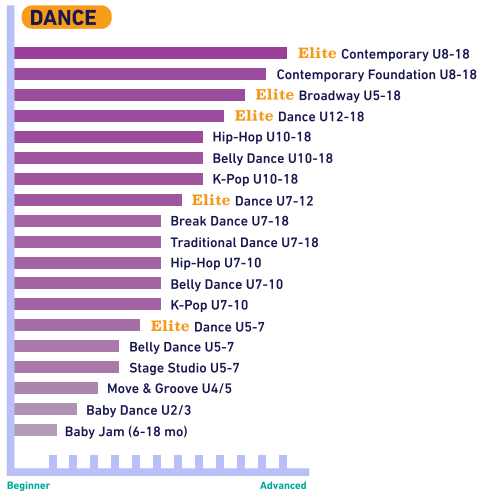

NEW PROGRAM CLASSIFICATION & PROGRESSION

AGE GROUP

- 1-2 yrs U2
- 2-3 yrs U3
- 3-4 yrs U4
- 4-5 yrs U5
- 5-6 yrs U6
- 6-7 yrs U7
- 7-8 yrs U8
- 8-9 yrs U9
- 9-10 yrs U10
- 10-12 yrs U12
- 12-13 yrs U13
- 13-14 yrs U14
- 14-16 yrs U16
- 16-18 yrs U18

Elite : up to 90 min class

RULES

STUDENTS TAP & GO