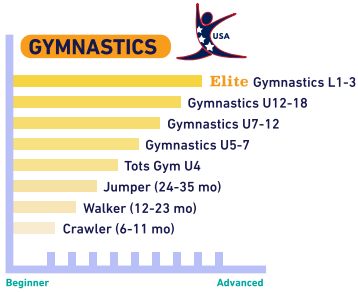

NEW PROGRAM CLASSIFICATION & PROGRESSION

AGE GROUP

- 1-2 yrs U2
- 2-3 yrs U3
- 3-4 yrs U4
- 4-5 yrs U5
- 5-6 yrs U6
- 6-7 yrs U7
- 7-8 yrs U8
- 8-9 yrs U9
- 9-10 yrs U10
- 10-12 yrs U12
- 12-13 yrs U13
- 13-14 yrs U14
- 14-16 yrs U16
- 16-18 yrs U18

Elite : up to 90 min class

RULES

STUDENTS TAP & GO