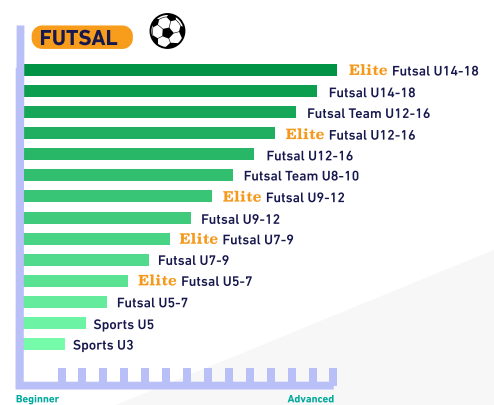

NEW PROGRAM CLASSIFICATION & PROGRESSION

AGE GROUP

- 1-2 yrs U2
- 2-3 yrs U3
- 3-4 yrs U4
- 4-5 yrs U5
- 5-6 yrs U6
- 6-7 yrs U7
- 7-8 yrs U8
- 8-9 yrs U9
- 9-10 yrs U10
- 10-12 yrs U12
- 12-13 yrs U13
- 13-14 yrs U14
- 14-16 yrs U16
- 16-18 yrs U18

Elite : up to 90 min class

RULES

STUDENTS TAP & GO