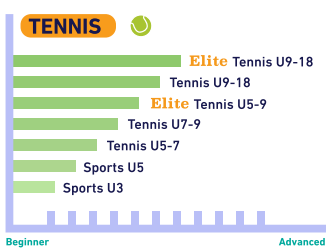

NEW PROGRAM CLASSIFICATION & PROGRESSION

AGE GROUP

- 1-2 yrs U2
- 2-3 yrs U3
- 3-4 yrs U4
- 4-5 yrs U5
- 5-6 yrs U6
- 6-7 yrs U7
- 7-8 yrs U8
- 8-9 yrs U9
- 9-10 yrs U10
- 10-12 yrs U12
- 12-13 yrs U13
- 13-14 yrs U14
- 14-16 yrs U16
- 16-18 yrs U18

Elite : up to 90 min class

RULES

STUDENTS TAP & GO